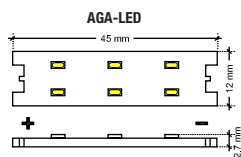

BRINGING FUNCTIONALITY TO LIGHT

Whether you need shelf lighting, under cabinet lighting, energy efficiency or the special effects available only with our new FT and AGA LED lighting units.

Agabekov offers a full spectrum of interior lighting products and accessories to bring illumination to all types of residential and commercial applications.

Please contact us for more informations.

	Led Festoon Series			
	FT-21		FT-31	
Connector	Festoon		Festoon	
Led per unit	2		3	
Input Voltage (V)	24V		24V	
Power (W)	0.5W		1.1W	
Color T° (K)	2300-2600K	2600-3000K	2300-2600	2800-3200
CRI	75	70	75	80
Luminous Flux (lm)	16 - 18 lm	19 - 21 lm	37 - 54 lm	41 - 61 lm
Beam Angle (°)	120°		120°	
Dimensions (mm)	42 x 12 x 9		42 x 12 x 9	
Operating T°	-20°C / + 45°C			
Lifetime	25'000h			
Warranty	2 years			

Source type:

AGABEKOV SA Manufacture 6, ROUTE DE COMPOIS
CH-1222 VÉSENAZ - GENEVA - SWITZERLAND
Tel. +41 22 752 47 45 Fax. +41 22 752 37 08
E - mail: info@agabekov.com

AGABEKOV SA Bureau d'etudes 73, ROUTE DE THONON
CH-1222 VÉSENAZ - GENEVA - SWITZERLAND
Tel. +41 22 752 47 45 Fax. +41 22 752 37 08
Internet: www.agabekov.com