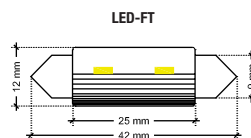

BRINGING FUNCTIONALITY TO LIGHT

Whether you need shelf lighting, under cabinet lighting, energy efficiency or the special effects available only with our new FT and AGA LED lighting units.

Agabekov offers a full spectrum of interior lighting products and accessories to bring illumination to all types of residential and commercial applications.

Please contact us for more informations.

	Led Festoon Series			
	FT-21		FT-31	
Connector	Festoon		Festoon	
Led per unit	2		3	
Input Voltage (V)	24V		24V	
Power (W)	0.5W		1.1W	
Color T° (K)	2300-2600K	2600-3000K	2300-2600	2800-3200
CRI	75	70	75	80
Luminous Flux (lm)	16 - 18 lm	19 - 21 lm	37 - 54 lm	41 - 61 lm
Beam Angle (°)	120°		120°	
Dimensions (mm)	42 x 12 x 9		42 x 12 x 9	
Operating T°	-20°C / + 45°C			
Lifetime	25'000h			
Warranty	2 years			

Source type:

AGABEKOV SA Manufacture 6, ROUTE DE COMPOIS
CH-1222 VÉSENAZ - GENEVA - SWITZERLAND
Tel. +41 22 752 47 45 Fax. +41 22 752 37 08
E - mail: info@agabekov.com

AGABEKOV SA Bureau d'etudes 73, ROUTE DE THONON
CH-1222 VÉSENAZ - GENEVA - SWITZERLAND
Tel. +41 22 752 47 45 Fax. +41 22 752 37 08
Internet: www.agabekov.com