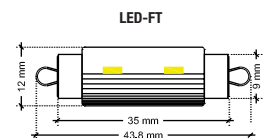

BRINGING FUNCTIONALITY TO LIGHT

Whether you need shelf lighting, under cabinet lighting, energy efficiency or the special effects available only with our new FT and AGA LED lighting units.

Agabekov offers a full spectrum of interior lighting products and accessories to bring illumination to all types of residential and commercial applications.

Please contact us for more informations.

	Led Festoon Series			
	FT-21		FT-31	
Connector	Festoon		Festoon	
Led per unit	2		3	
Input Voltage (V)	24V		24V	
Power (W)	0.5W		1.1W	
Color T° (K)	2300-2600K	2600-3000K	2300-2600	2800-3200
CRI	75	70	75	80
Luminous Flux (lm)	16 - 18 lm	19 - 21 lm	37 - 54 lm	41 - 61 lm
Beam Angle (°)	120°		120°	
Dimensions (mm)	42 x 12 x 9		42 x 12 x 9	
Operating T°	-20°C / + 45°C			
Lifetime	25'000h			
Warranty	2 years			

Source type:

AGABEKOV SA Manufacture 6, ROUTE DE COMPOIS
CH-1222 VÉSENAZ - GENEVA - SWITZERLAND
Tel. +41 22 752 47 45 Fax. +41 22 752 37 08
E - mail: info@agabekov.com

AGABEKOV SA Bureau d'etudes 73, ROUTE DE THONON
CH-1222 VÉSENAZ - GENEVA - SWITZERLAND
Tel. +41 22 752 47 45 Fax. +41 22 752 37 08
Internet: www.agabekov.com