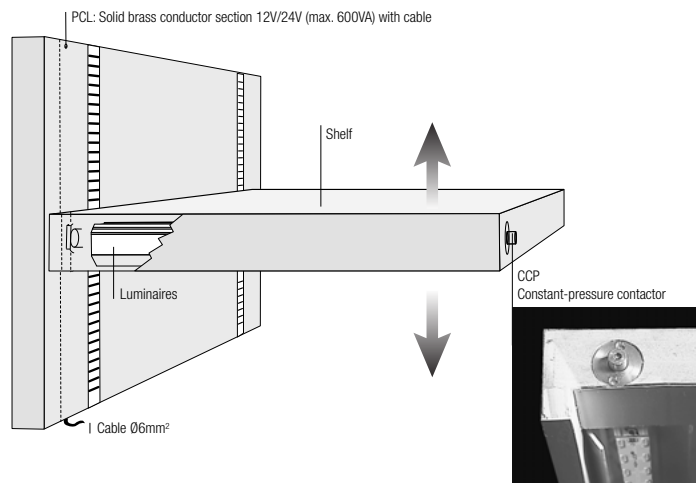

Please contact us for more informations.

	Led Festoon Series			
	FT-21		FT-31	
Connector	Festoon		Festoon	
Led per unit	2		3	
Input Voltage (V)	24V		24V	
Power (W)	0.5W		1.1W	
Color T° (K)	2300-2600K	2600-3000K	2300-2600	2800-3200
CRI	75	70	75	80
Luminous Flux (lm)	16 - 18 lm	19 - 21 lm	37 - 54 lm	41 - 61 lm
Beam Angle (°)	120°		120°	
Dimensions (mm)	42 x 12 x 9		42 x 12 x 9	
Operating T°	-20°C / + 45°C			
Lifetime	25'000h			
Warranty	2 years			