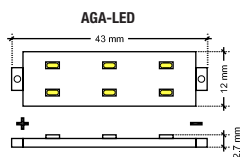

BRINGING FUNCTIONALITY TO LIGHT

Whether you need shelf lighting, under cabinet lighting, energy efficiency or the special effects available only with our new FT and AGA LED lighting units.

Agabekov offers a full spectrum of interior lighting products and accessories to bring illumination to all types of residential and commercial applications.

Please contact us for more informations.

	Led Festoon Series			
	FT-21		FT-31	
Connector	Festoon		Festoon	
Led per unit	2		3	
Input Voltage (V)	24V		24V	
Power (W)	0.5W		1.1W	
Color T° (K)	2300-2600K	2600-3000K	2300-2600	2800-3200
CRI	75	70	75	80
Luminous Flux (lm)	16 - 18 lm	19 - 21 lm	37 - 54 lm	41 - 61 lm
Beam Angle (°)	120°		120°	
Dimensions (mm)	42 x 12 x 9		42 x 12 x 9	
Operating T°	-20°C / + 45°C			
Lifetime	25'000h			
Warranty	2 years			

Source type:

AGABEKOV SA Manufacture 6, ROUTE DE COMPOIS
CH-1222 VÉSENAZ - GENEVA - SWITZERLAND
Tel. +41 22 752 47 45 Fax. +41 22 752 37 08
E - mail: info@agabekov.com

AGABEKOV SA Bureau d'etudes 73, ROUTE DE THONON
CH-1222 VÉSENAZ - GENEVA - SWITZERLAND
Tel. +41 22 752 47 45 Fax. +41 22 752 37 08
Internet: www.agabekov.com