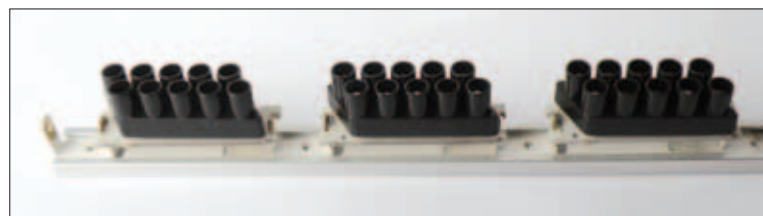

## NEW ANTI-GLARE SYSTEM FOR AGA-LED® A-10 ONLY

Used on AGA-LED® A-10 units

1W / 24V / 2800K-5000K

**RIGID LOOP CONNECTOR**

Ref.: AGC

Clip the Anti-glare system on AGA-LED® A-10 lighting units

Anti-glare system can be clipped on every AGA-LED® luminaires except for LL3AL, LU4EAL, LASY AL, LT2AL, ARL AL, LPAL and LASY AL.

Example of LFAL IP20 luminaire with AGA-LED® A-10 festoon type lighting units, covered with Anti-glare system.