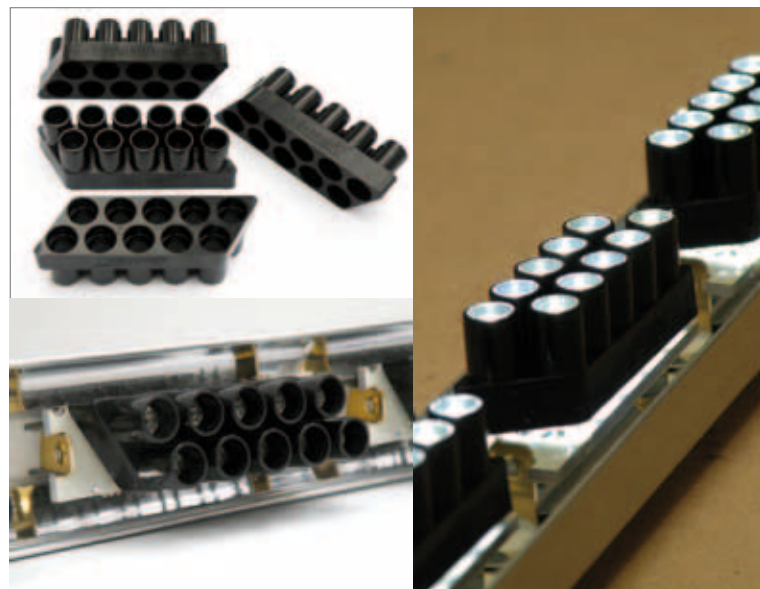

## NEW ANTI-GLARE SYSTEM FOR AGA-LED® A-10 ONLY

Used on AGA-LED® A-10 units

1W / 24V / 2800K-5000K

**RIGID LOOP CONNECTOR**

Ref.: AGC

Clip the Anti-glare system on AGA-LED® A-10 lighting units

Anti-glare system can be clipped on every AGA-LED® luminaires except for LL3AL, LU4EAL, LASY AL, LT2AL, ARL AL, LPAL and LASY AL.

Example of LFAL IP20 luminaire with AGA-LED® A-10 festoon type lighting units, covered with Anti-glare system.