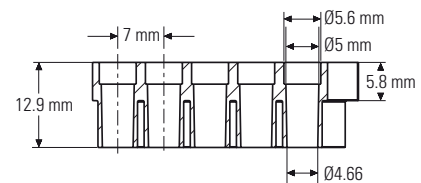

## NEW ANTI-GLARE SYSTEM FOR AGA-LED® A-10 ONLY

Used on AGA-LED® A-10 units

1W / 24V / 2800K-5000K

**RIGID LOOP CONNECTOR**

Ref.: AGC

Clip the Anti-glare system on AGA-LED® A-10 lighting units

Anti-glare system can be clipped on every AGA-LED® luminaires except for LL3AL, LU4EAL, LASY AL, LT2AL, ARL AL, LPAL and LASY AL.