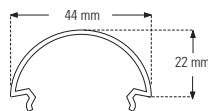

GTD ••

Grille transversale double
Quergitter doppelt
Double transverse grid

Code	Length
GTD-0330	330mm
GTD-0670	670mm
GTD-1000	1000mm
GTD-1330	1330mm
GTD-1670	1670mm
GTD-2000	2000mm
GTD-2330	2330mm
GTD-2670	2670mm
GTD-3000	3000mm
GTD-0000	made to measure

VOS ••

Couvercle demi-lune opaline
Halbmondform Abdeckung opal
Halfmoon opal cover

Code	Length
VOS-0330	330mm
VOS-0670	670mm
VOS-1000	1000mm
VOS-1330	1330mm
VOS-1670	1670mm
VOS-2000	2000mm
VOS-2330	2330mm
VOS-2670	2670mm
VOS-3000	3000mm
VOS-0000	made to measure