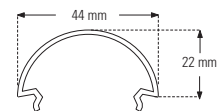

VOS ••

Couvercle demi-lune opaline
Halbmondform Abdeckung opal
Halfmoon opal cover

Code	Length
VOS-0330	330mm
VOS-0670	670mm
VOS-1000	1000mm
VOS-1330	1330mm
VOS-1670	1670mm
VOS-2000	2000mm
VOS-2330	2330mm
VOS-2670	2670mm
VOS-3000	3000mm
VOS-0000	made to measure

Pour ampoules max. 5W
Für Lampen max. 5W
For bulbs max. 5W

VAS ••

Couvercle demi-lune transparent
Halbmondform Abdeckung klar
Halfmoon clear cover

Code	Length
VAS-0330	330mm
VAS-0670	670mm
VAS-1000	1000mm
VAS-1330	1330mm
VAS-1670	1670mm
VAS-2000	2000mm
VAS-2330	2330mm
VAS-2670	2670mm
VAS-3000	3000mm
VAS-0000	made to measure