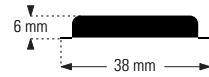

GTD ••

Grille transversale double
Quergitter doppelt
Double transverse grid

Code	Length
GTD-0330	330mm
GTD-0670	670mm
GTD-1000	1000mm
GTD-1330	1330mm
GTD-1670	1670mm
GTD-2000	2000mm
GTD-2330	2330mm
GTD-2670	2670mm
GTD-3000	3000mm
GTD-0000	made to measure