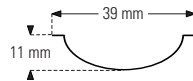

Code	Length
RI-0330	330mm
RI-0670	670mm
RI-1000	1000mm
RI-1330	1330mm
RI-1670	1670mm
RI-2000	2000mm
RI-2330	2330mm
RI-2670	2670mm
RI-3000	3000mm
RI-0000	made to measure

Uniquement avec Xénon dépolie boucle rigide
Nur mit Xenon Rigid Loop Mattglas-Leuchte.
Only with frosted Xenon rigid loop lamp

• Compris dans le luminaire / Lieferumfang der Standard-Leuchtenausführung / Luminaire Features •• Non compris dans le luminaire / Nicht inbegriffen / Not included

Prix: voir référence ou nom dans la liste de prix / Preise: Siehe Artikel.Nr. oder Modellbezeichnung in der Preisliste / Price: see under reference or name in price list