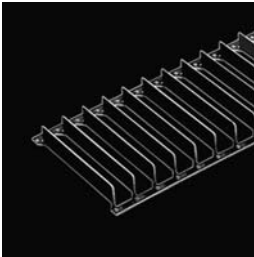

### GTC •

Grille transversale simple  
Quergitter einfach  
Simple transverse grid

Code	Length
GTC-0330	330mm
GTC-0670	670mm
GTC-1000	1000mm
GTC-1330	1330mm
GTC-1670	1670mm
GTC-2000	2000mm
GTC-2330	2330mm
GTC-2670	2670mm
GTC-3000	3000mm
GTC-0000	made to measure