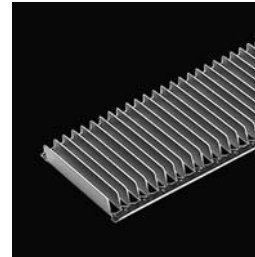

GTD ••

Grille transversale double
Quergitter doppelt
Double transverse grid