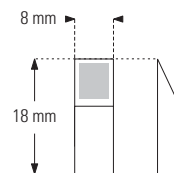

CMB •

Cache blanc pour support BXA

Weisse Sichtabdeckung für BXA

White shroud for BXA lamp holder

• Compris dans le luminaire / Lieferumfang der Standard-Leuchtenausführung / Luminaire Features •• Non compris dans le luminaire / Nicht inbegriffen / Not included

Prix: voir référence ou nom dans la liste de prix / Preise: Siehe Artikel.Nr. oder Modellbezeichnung in der Preisliste / Price: see under reference or name in price list