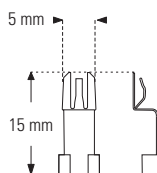

BXA •

Support pour lampes Xénon boucle rigide

Halter für Xenon Rigid Loop Lampen

Holder for rigid loop Xenon lamps