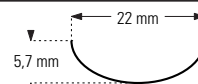

Code	Length
RIP-0330	330mm
RIP-0670	670mm
RIP-1000	1000mm
RIP-1330	1330mm
RIP-1670	1670mm
RIP-2000	2000mm
RIP-2330	2330mm
RIP-2670	2670mm
RIP-3000	3000mm
RIP-0000	made to measure