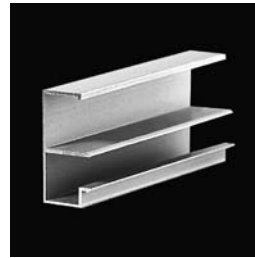

FCR ●●

Support clip
Cliphalterung
Clipping support