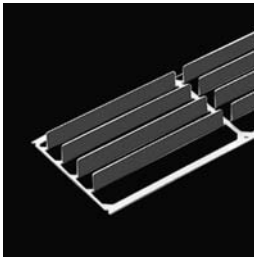

GLA ●●

Grille longitudinale
Längsgitter
Simple longitudinal grid

Code	Length
GLA-0330	330mm
GLA-0670	670mm
GLA-1000	1000mm
GLA-1330	1330mm
GLA-1670	1670mm
GLA-2000	2000mm
GLA-2330	2330mm
GLA-2670	2670mm
GLA-3000	3000mm
GLA-0000	made to measure