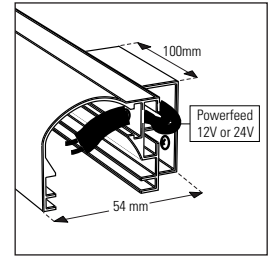

FCR ●●

Support clip
Cliphalterung
Clipping support