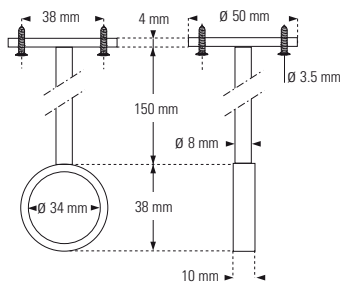

FC •

Support médian
Zentraltragbügel
Median support