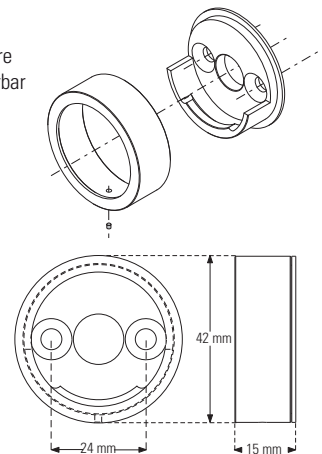

FT-1 •

Support d'extrémité, vendus par paire
Schienenhalter, nur paarweise lieferbar
Side Support, sold in pairs