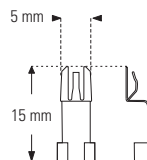

ACCESSOIRES POUR SYSTÈME D'ÉCLAIRAGE DE PENDERIE AGA-LED® B-10

ZUBEHÖR FÜR GARDEROBENBELEUCHUNGSSYSTEM AGA-LED® B-10

ACCESSORIES FOR TUBULAR 2 WARDROBE LIGHTING SYSTEM AGA-LED® B-10

LPAL IP20

COS-1 •

Câbles (2,5mm², 1m) et cosses d'alimentation, vendus par paire.

Kabel (2,5mm², 1m) und Versorgungsstecker, nur paarweise lieferbar

Cables (2,5mm², 1m) and power connectors, sold in pairs

COS-0 ••

Cosse d'alimentation à serrer, vendus par paire

Quetschkabelschuh für Versorgung, nur paarweise lieferbar

Crimped power supply tag, supplied separately

GRPR •

Grille de protection en acier inoxydable

Schutzgitter aus rostfreiem Stahl

Stainless steel protection grid

Code	Length
GTR-0330	330mm
GTR-1000	1000mm
GTR-1670	1670mm
GTR-0000	made to measure

BXA •

Support pour AGA-LED®
Halter für AGA-LED®
Holder for AGA-LED®

CMB •

Cache pour support BXA
Weiße Sichtabdeckung für BXA Lampenhalter
White shroud for BXA

IDP ••

Interrupteur de porte
Türschalter
Door switch

• Compris dans le luminaire / Die Standard-Leuchtenausführung umfasst / Luminaire Features •• Non compris dans le luminaire / Nicht inbegriffen / Not included