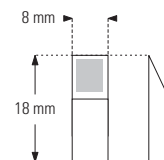

ACCESSOIRES POUR SYSTÈME D'ÉCLAIRAGE DE PENDERIE AGA-LED® B-10

ZUBEHÖR FÜR GARDEROBENBELEUCHUNGSSYSTEM AGA-LED® B-10

ACCESSORIES FOR TUBULAR 2 WARDROBE LIGHTING SYSTEM AGA-LED® B-10

LPAL IP20

COS-1 •

Câbles (2,5mm², 1m) et cosses d'alimentation, vendus par paire.

Kabel (2,5mm², 1m) und Versorgungsstecker, nur paarweise lieferbar

Cables (2,5mm², 1m) and power connectors, sold in pairs

COS-0 ••

Cosse d'alimentation à serrer, vendus par paire

Quetschkabelschuh für Versorgung, nur paarweise lieferbar

Crimped power supply tag, supplied separately

GRPR •

Grille de protection en acier inoxydable

Schutzgitter aus rostfreiem Stahl

Stainless steel protection grid

Code	Length
GTR-0330	330mm
GTR-1000	1000mm
GTR-1670	1670mm
GTR-0000	made to measure

BXA •

Support pour AGA-LED®
Halter für AGA-LED®
Holder for AGA-LED®

CMB •

Cache pour support BXA
Weiße Sichtabdeckung für BXA Lampenhalter
White shroud for BXA

IDP ••

Interrupteur de porte
Türschalter
Door switch

• Compris dans le luminaire / Die Standard-Leuchtenausführung umfasst / Luminaire Features •• Non compris dans le luminaire / Nicht inbegriffen / Not included