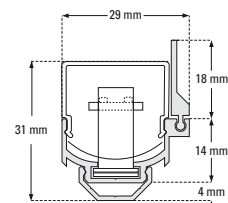

LU4CAL / LU4CSAL with AGA-LED® B-3, B-6, B-10

rigid loop connector / festoon connector + VSC-VSM

Verre carré clair en Lexan®
Quadratische Klarglasabdeckung aus Lexan®
Square clear glass cover in Lexan®