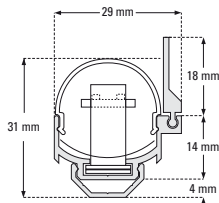

AFFECTATIONS POUR LUMINAIRE UNIVERSAL 4 CACHE AGA-LED®

ANWENDUNGEN FÜR DIE AGA-LED® UNIVERSAL 4 BLENDE LEUCHTE

EXAMPLE OF APPLICATIONS FOR AGA-LED® UNIVERSAL 4 SCREENED LUMINAIRE

LU4CAL / LU4CSAL IP20

LU4CAL / LU4CSAL with AGA-LED® B-3, B-6, B-10

rigid loop connector / festoon connector + VRC-VRM

Verre demi-lune clair en Lexan®
Halbmond Klarglasabdeckung aus Lexan®
Halfmoon clear glass cover in Lexan®